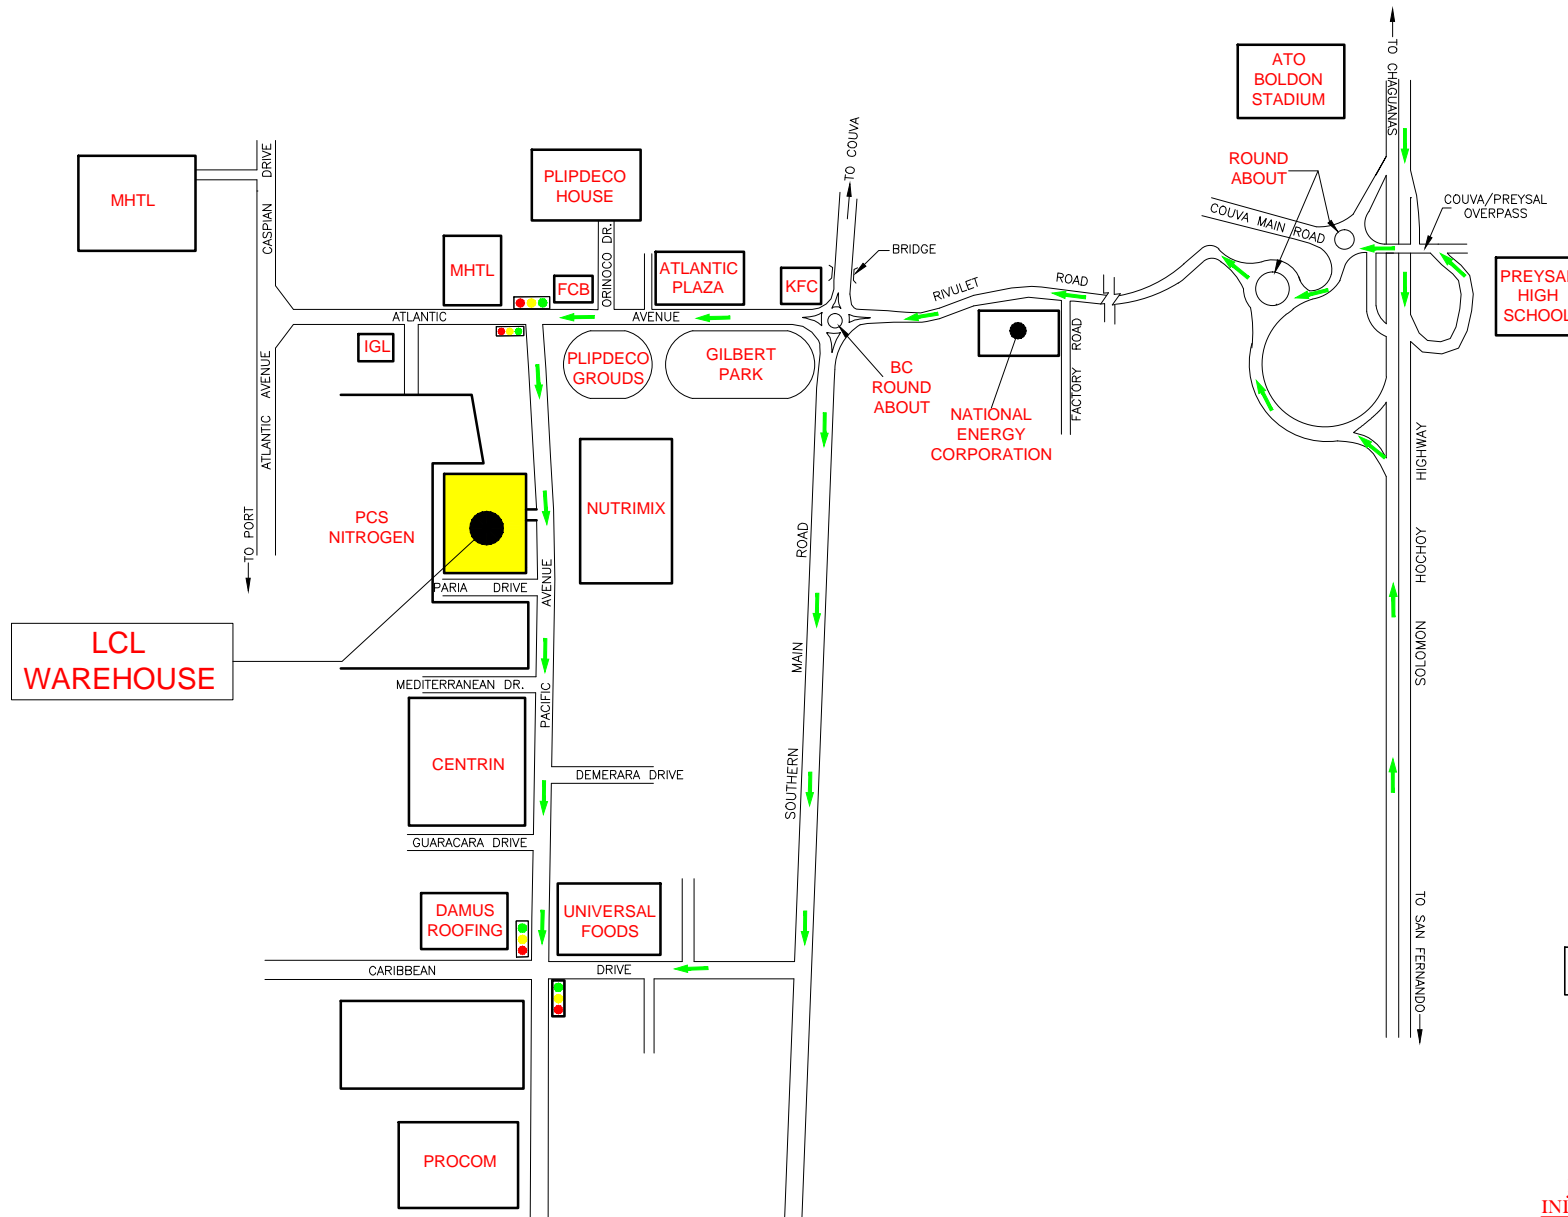

DIRECTIONS TO PLIPDECO'S LCL WAREHOUSE

LEGEND

TRAFFIC LIGHT

**POINT LISAS
INDUSTRIAL PORT
DEVELOPMENT CORPORATION
LIMITED**