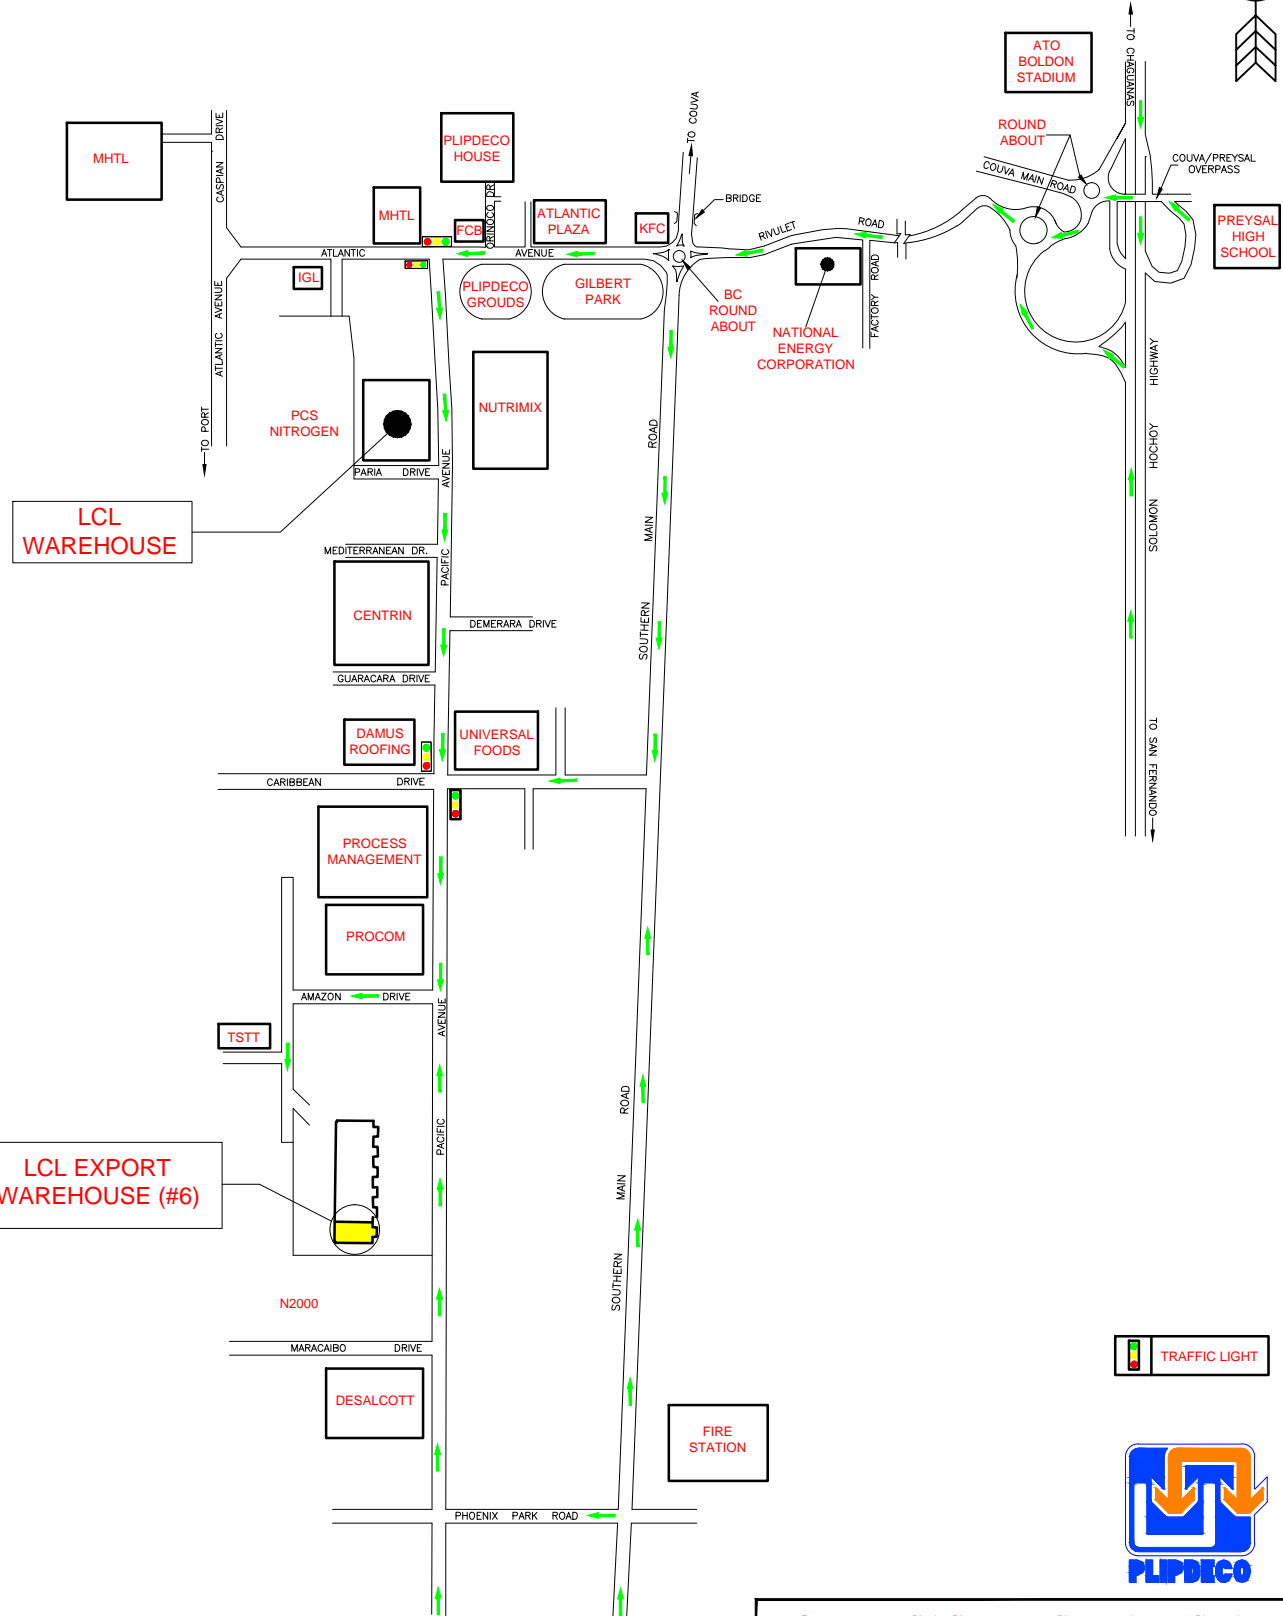

DIRECTIONS TO PLIPDECO'S LCL EXPORT WAREHOUSE

POINT LISAS INDUSTRIAL ESTATE