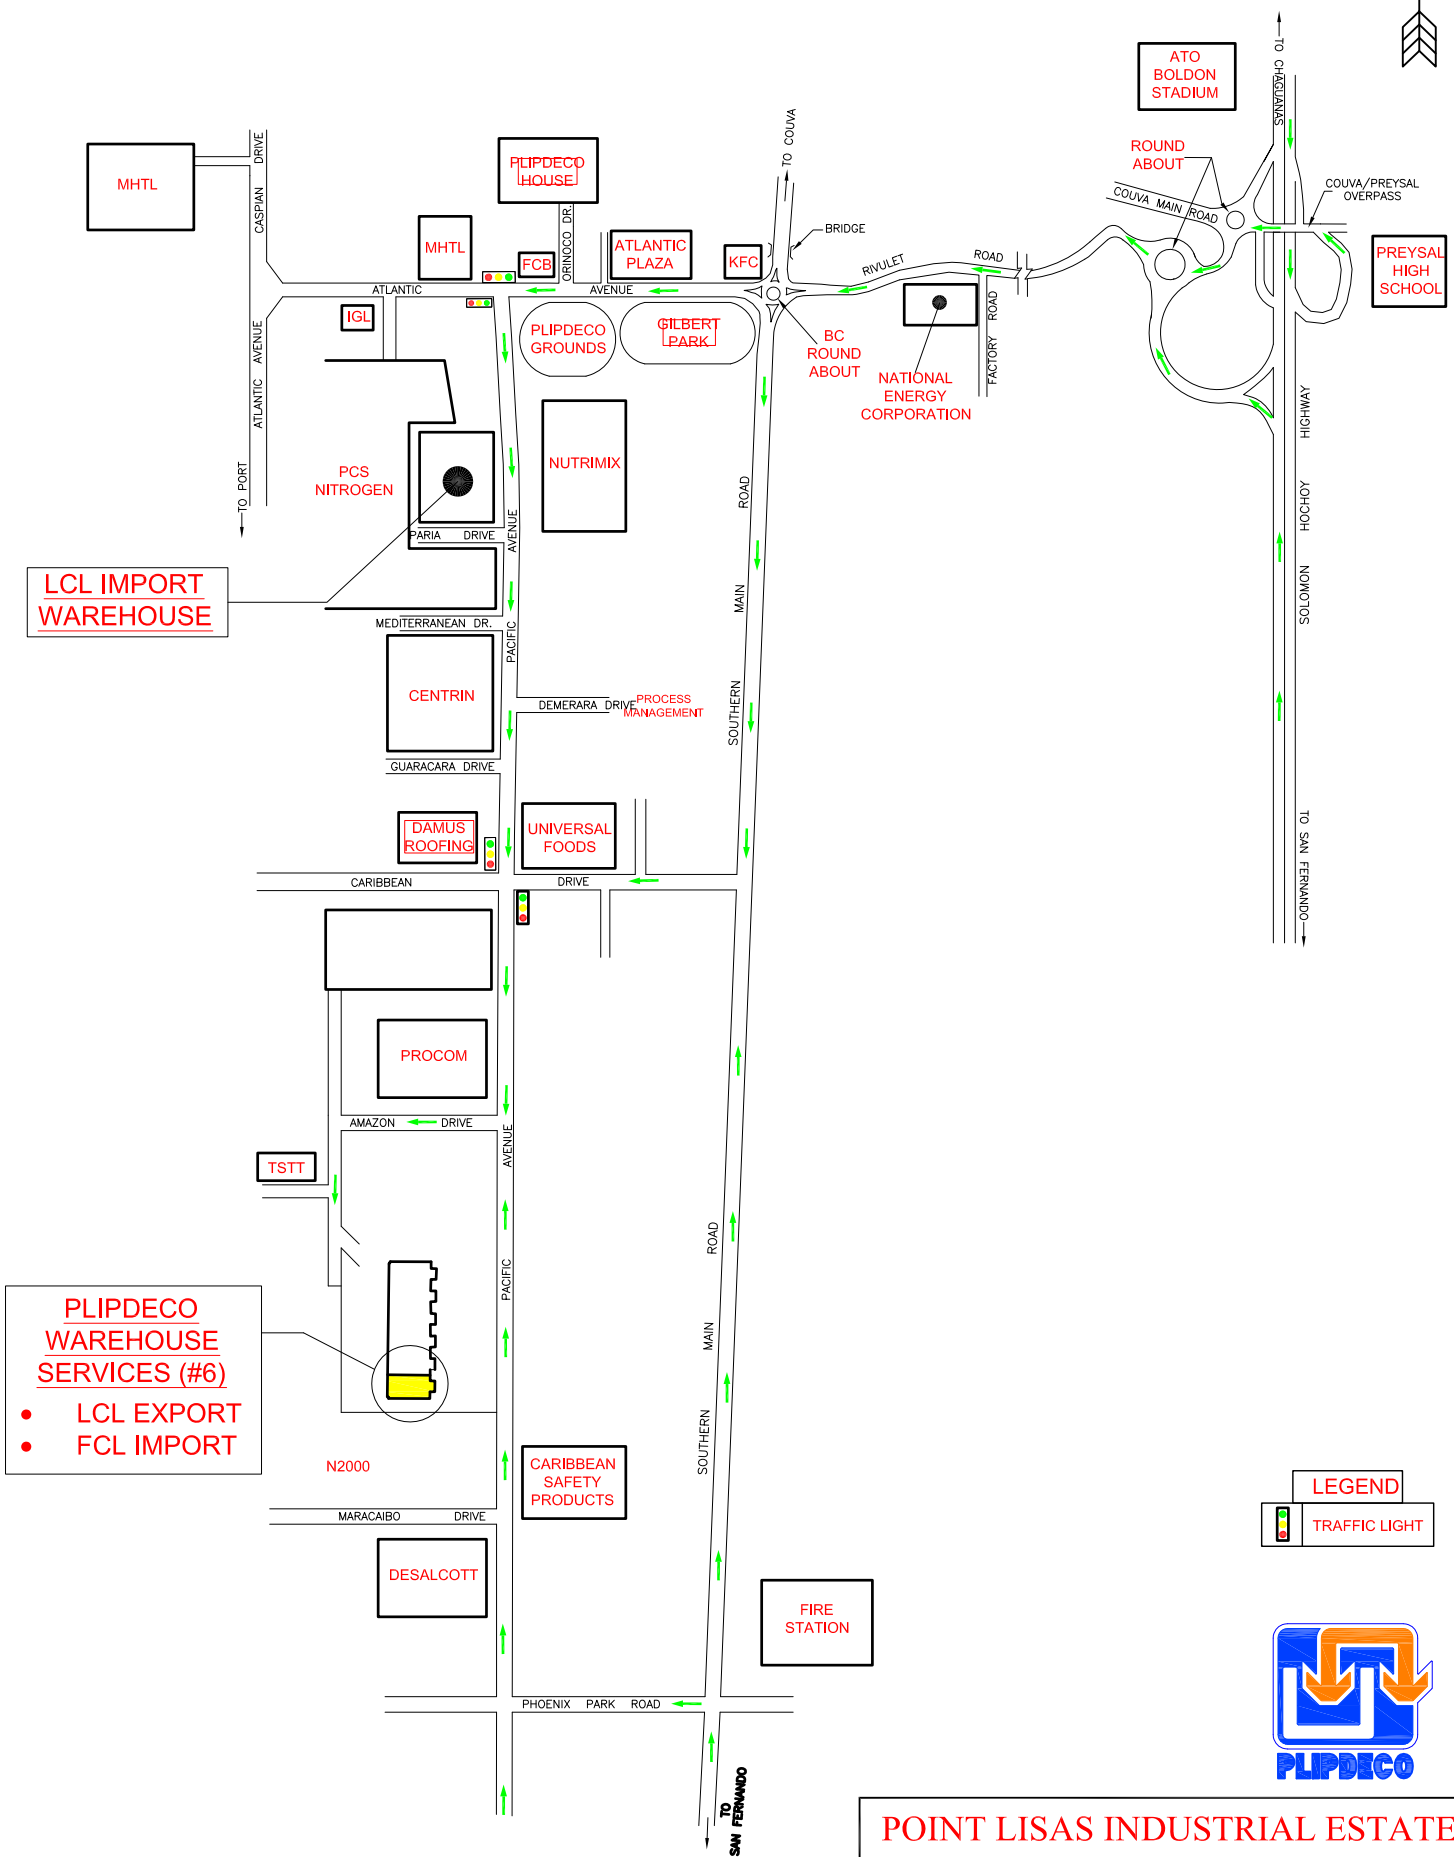

DIRECTIONS TO PLIPDECO WAREHOUSES

PLIPDECO WAREHOUSE SERVICES (#6)

- LCL EXPORT
- FCL IMPORT

LEGEND

 TRAFFIC LIGHT

POINT LISAS INDUSTRIAL ESTATE